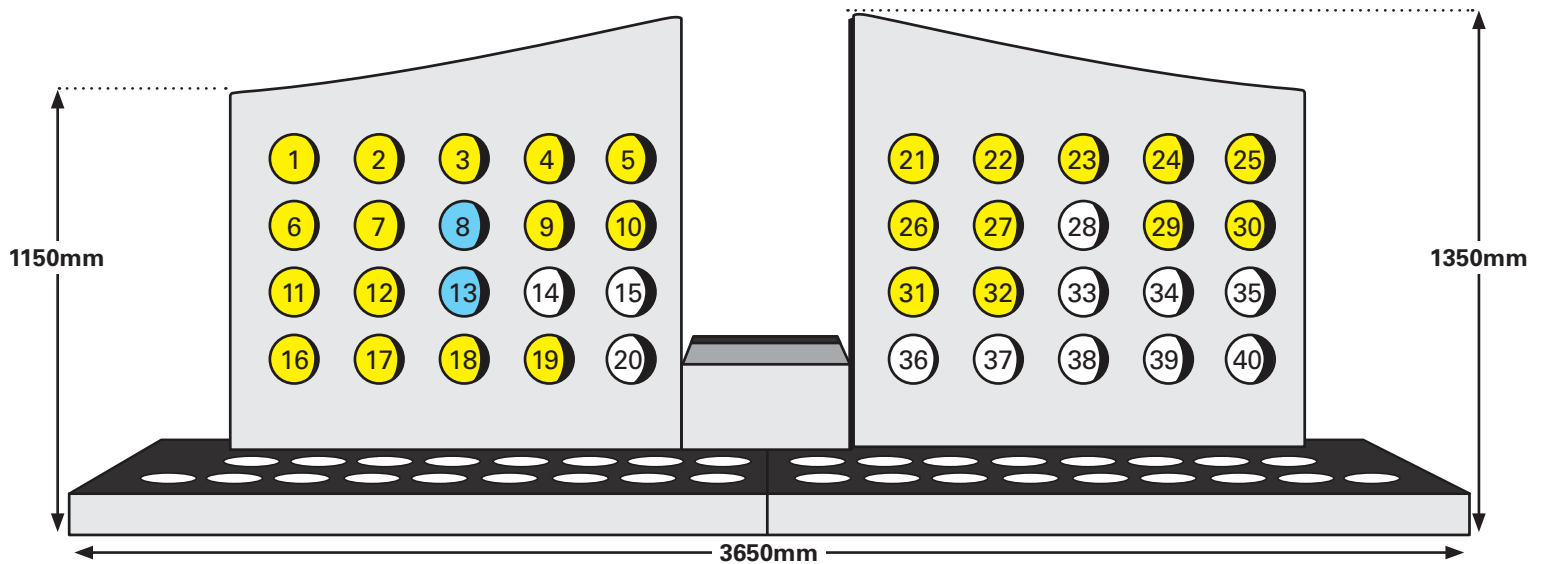

Brooklyn Niche Wall - 2

RIVER EAST

Side (B) View

Side (A) View

HIGHWAY - WEST

- = Unavailable
- = Temporarily Unavailable

Niche Wall - 2