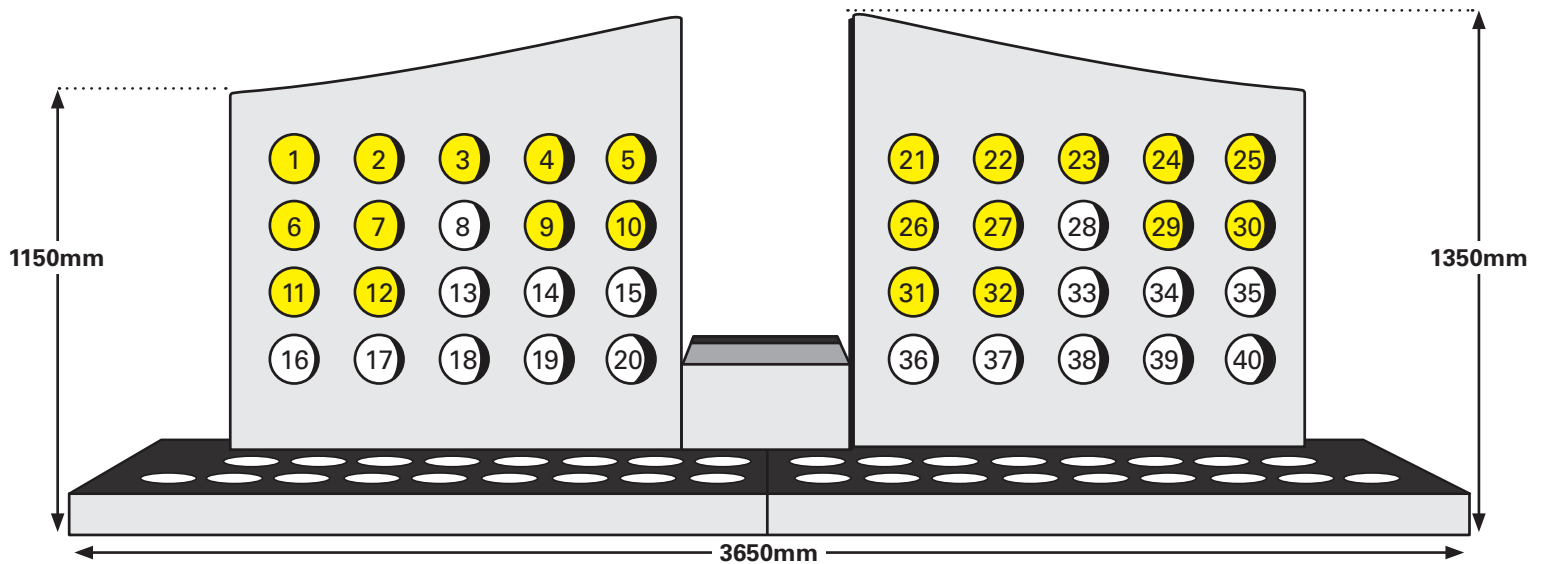

Brooklyn Niche Wall - 2

RIVER EAST

Side (B) View

Side (A) View

HIGHWAY - WEST

-  = Unavailable
-  = Temporarily Unavailable

Niche Wall - 2