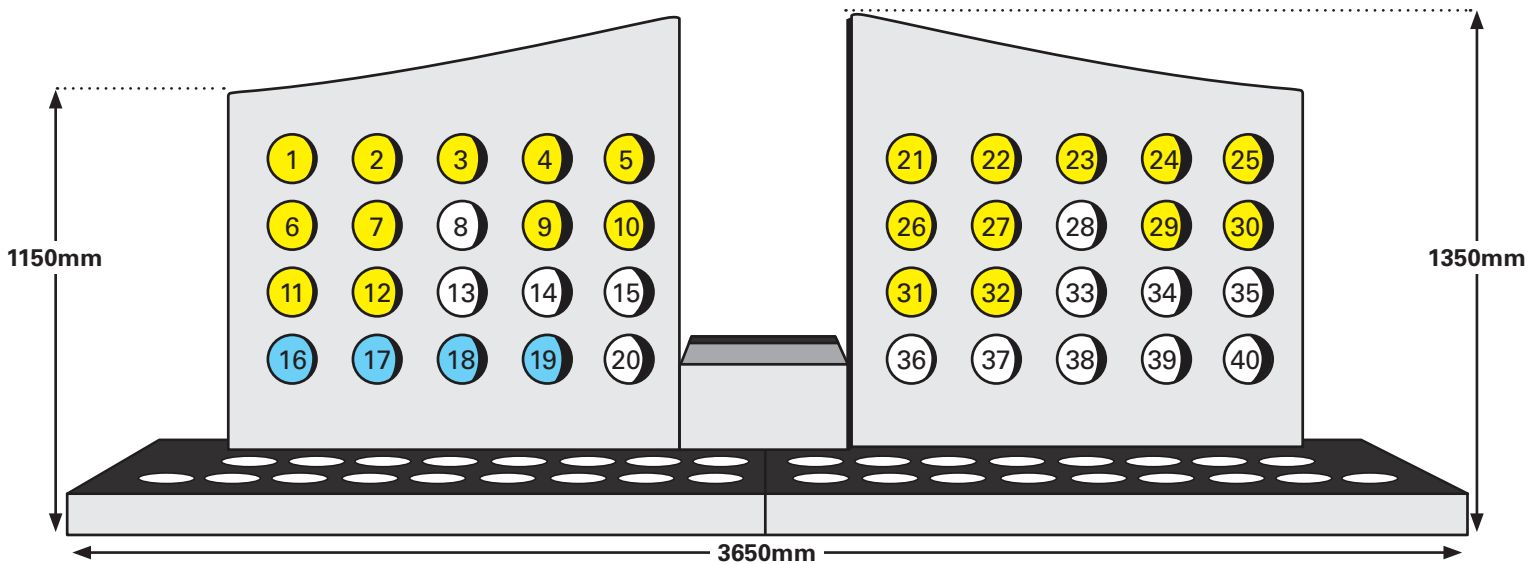

Brooklyn Niche Wall - 2

RIVER EAST

Side (B) View

Side (A) View

HIGHWAY - WEST

- = Unavailable
- = Temporarily Unavailable

Niche Wall - 2