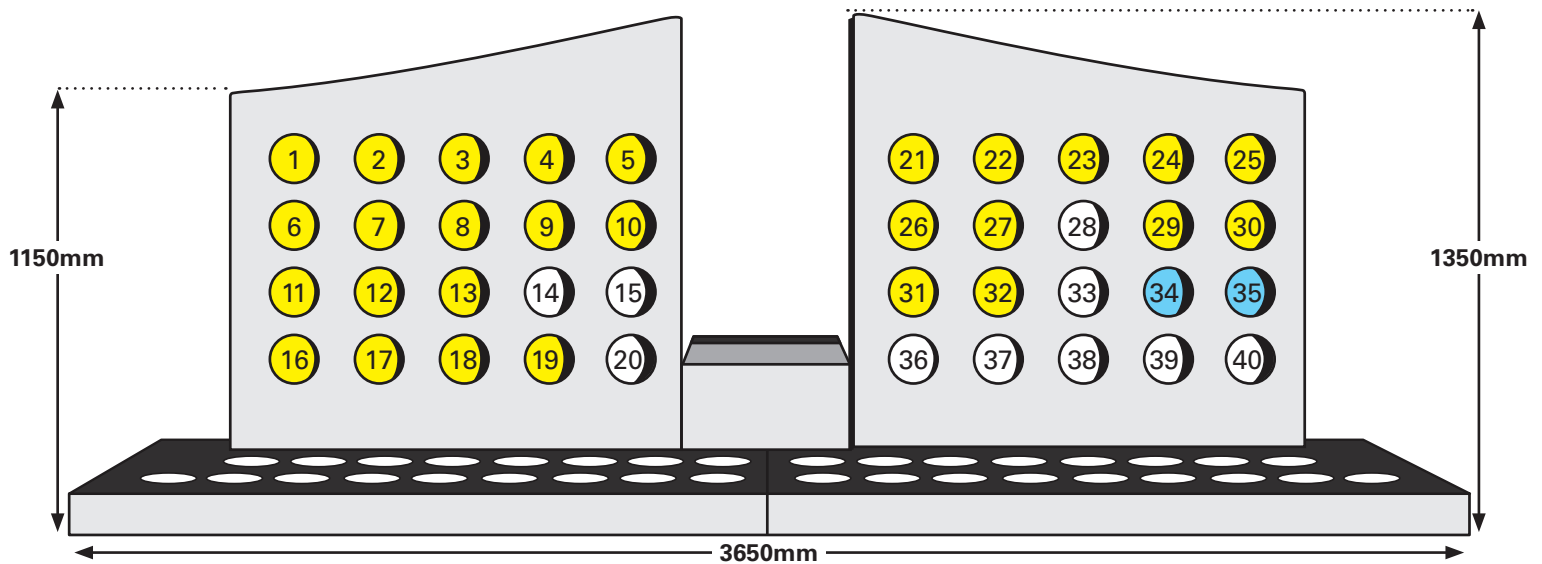

Brooklyn Niche Wall - 2

RIVER EAST

Side (B) View

Side (A) View

HIGHWAY - WEST

-  = Unavailable
-  = Temporarily Unavailable

Niche Wall - 2