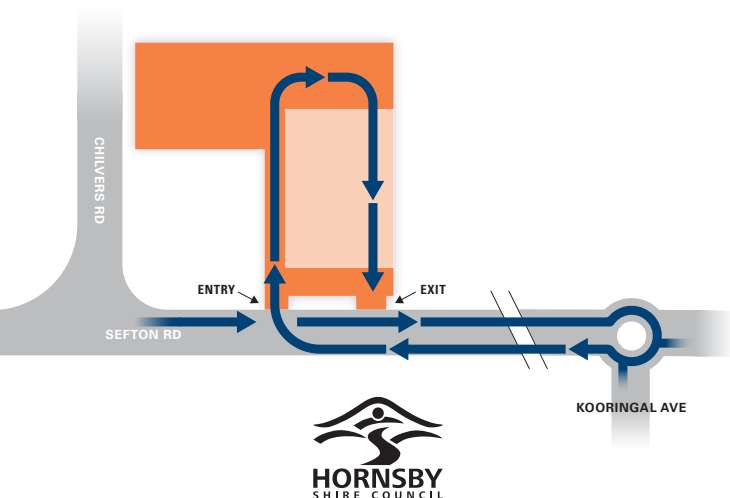

# Changed Traffic Conditions during busy Summer period

Please note changed traffic conditions are active during the Community Recycling Centre's busy period.

Commencing 24 December, visitors will be directed to proceed past the entrance of the centre, turn around at the roundabout and queue on the opposite side of Sefton Road.

**The CRC will be closed from 12pm Tuesday 24 December 2024, reopening 8:30am Thursday 2 January, 2025.**

On reopening, there is high demand causing long queues and delays at the CRC. To avoid a long wait, sort your waste before you visit, consider postponing your visit to later in January, and ensure you follow traffic instructions.

# Have you got excess household recycling after the holidays?

The Household Recycling Drop Off is available 24 hours a day, 7 days a week at 5 Beaumont Road, Mount Kuring-gai.

Drop by to recycle household mixed recycling, flattened cardboard, and eligible Return and Earn containers.