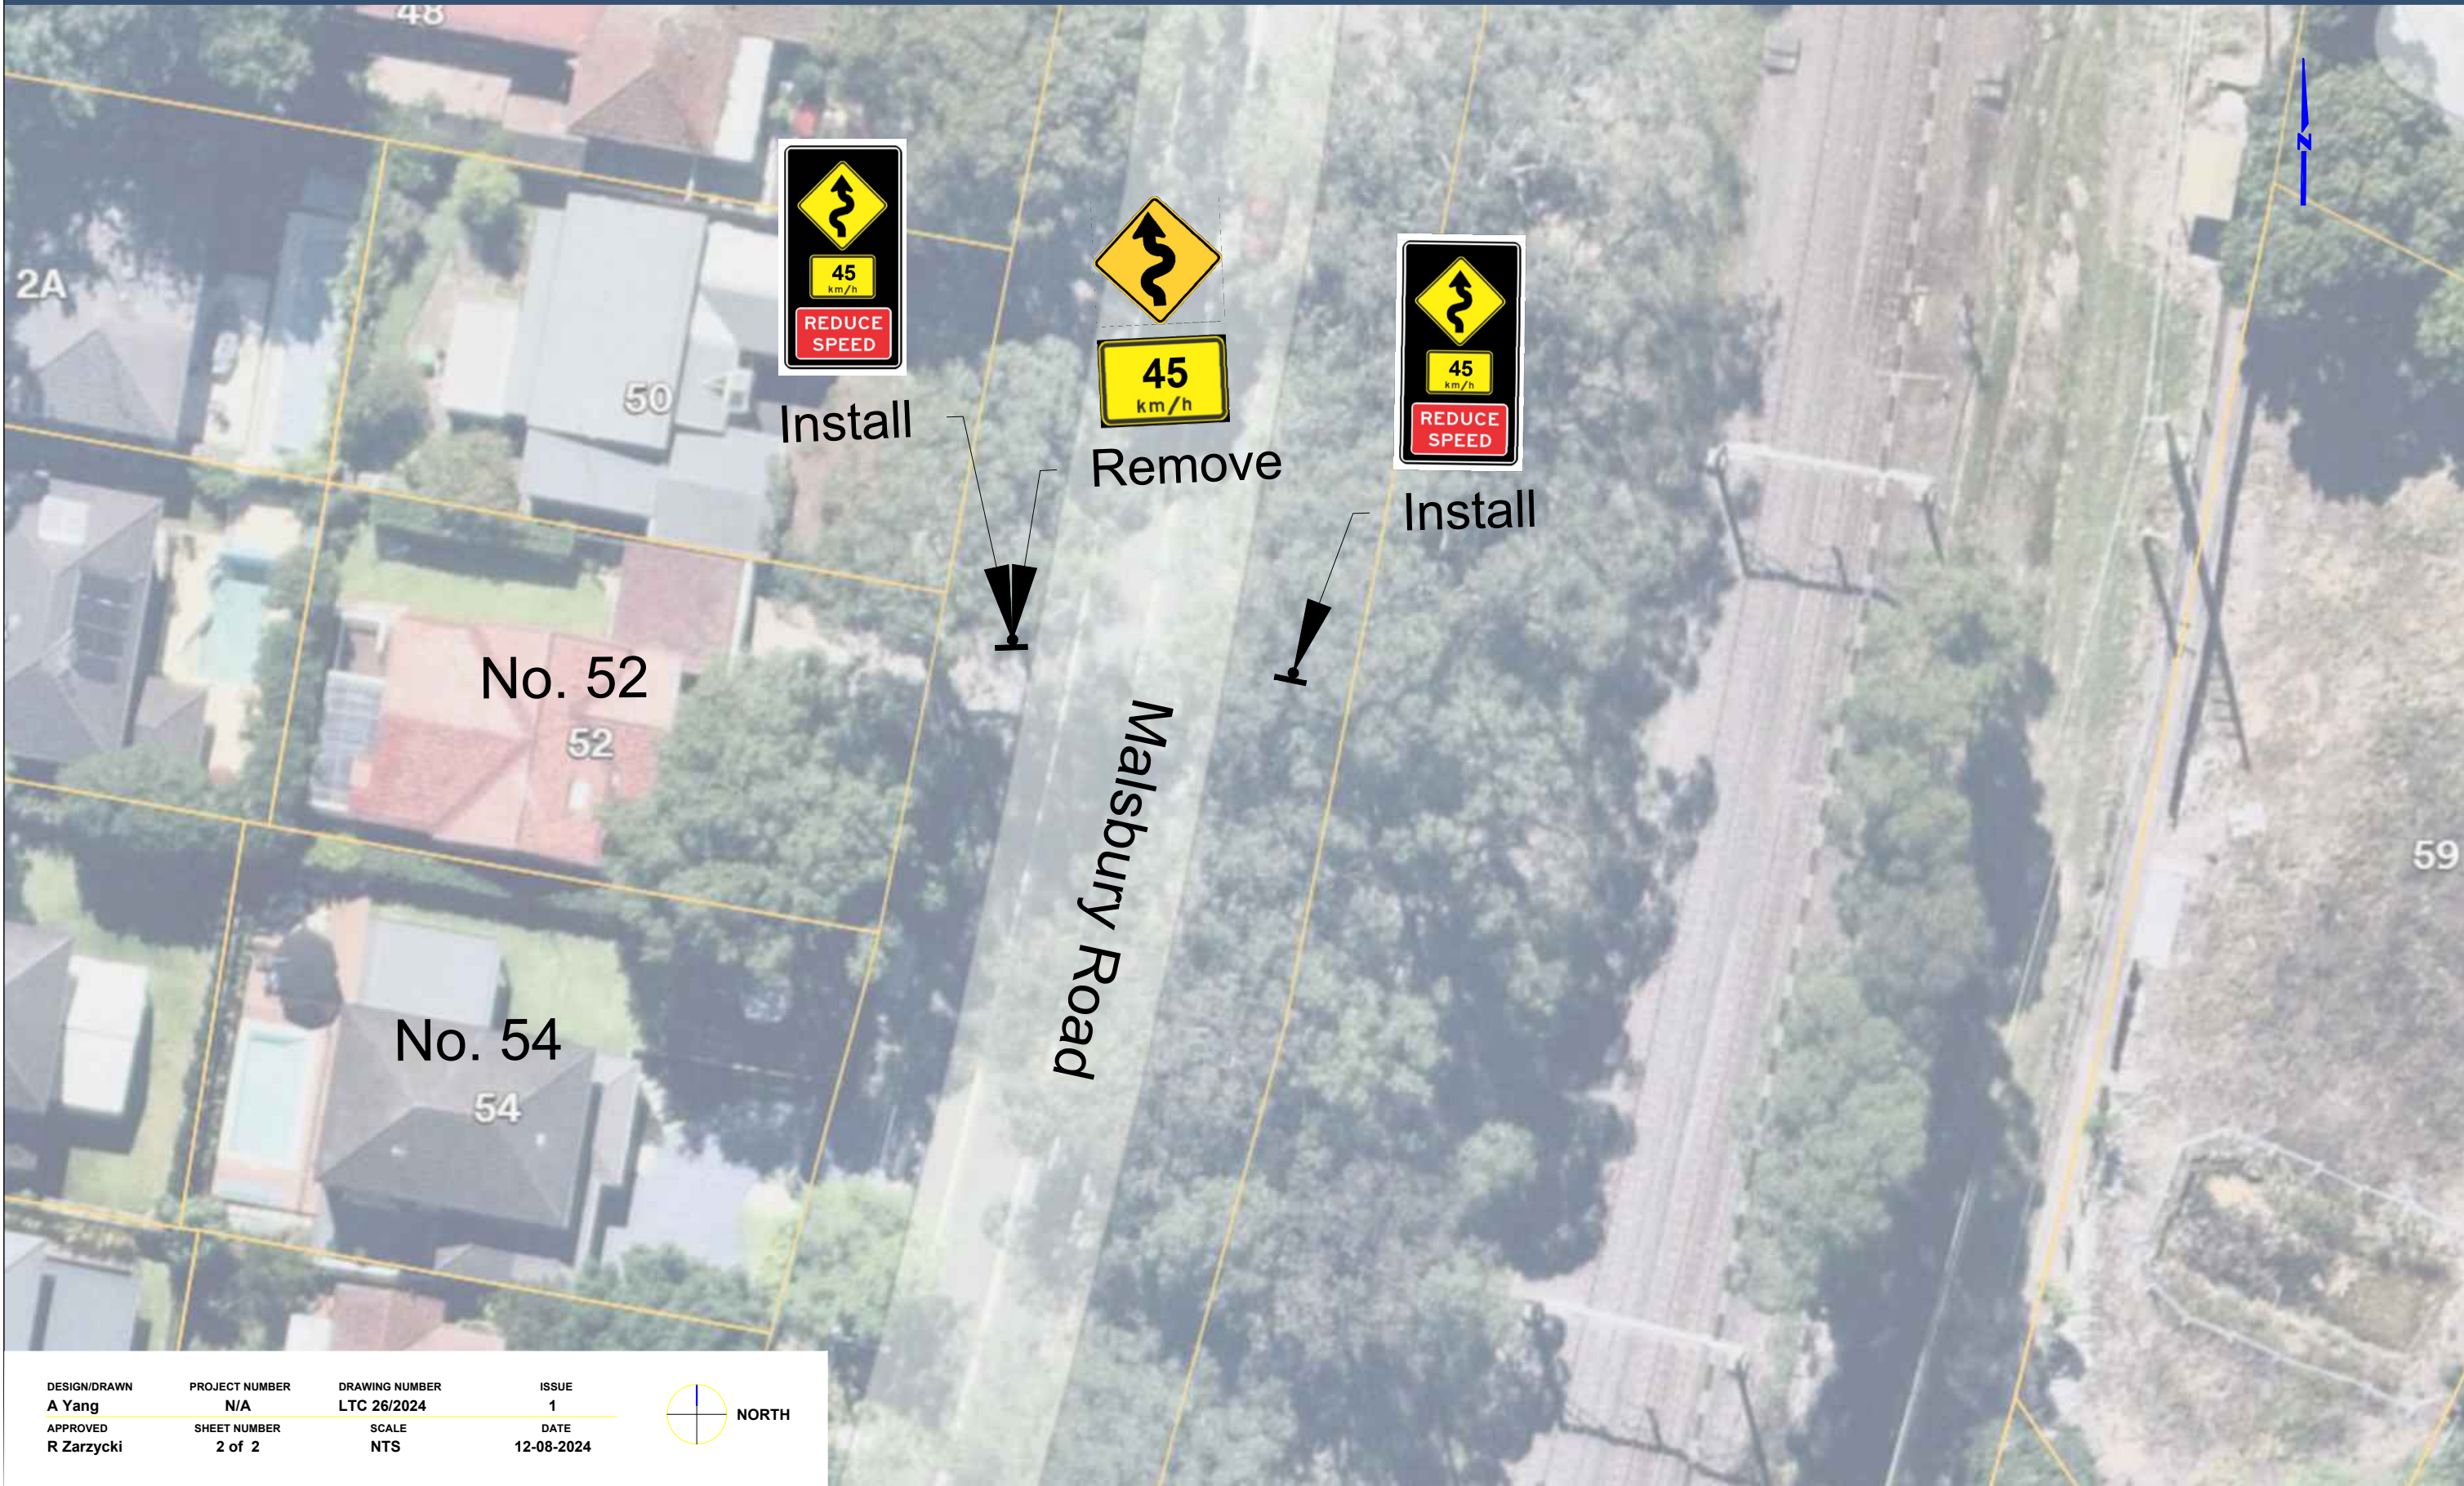

DESIGN/DRAWN A Yang	PROJECT NUMBER N/A	DRAWING NUMBER LTC 26/2024	ISSUE 1
APPROVED R Zarzycki	SHEET NUMBER 1 of 2	SCALE NTS	DATE 12-08-2024

DESIGN/DRAWN A Yang	PROJECT NUMBER N/A	DRAWING NUMBER LTC 26/2024	ISSUE 1
APPROVED R Zarzycki	SHEET NUMBER 2 of 2	SCALE NTS	DATE 12-08-2024