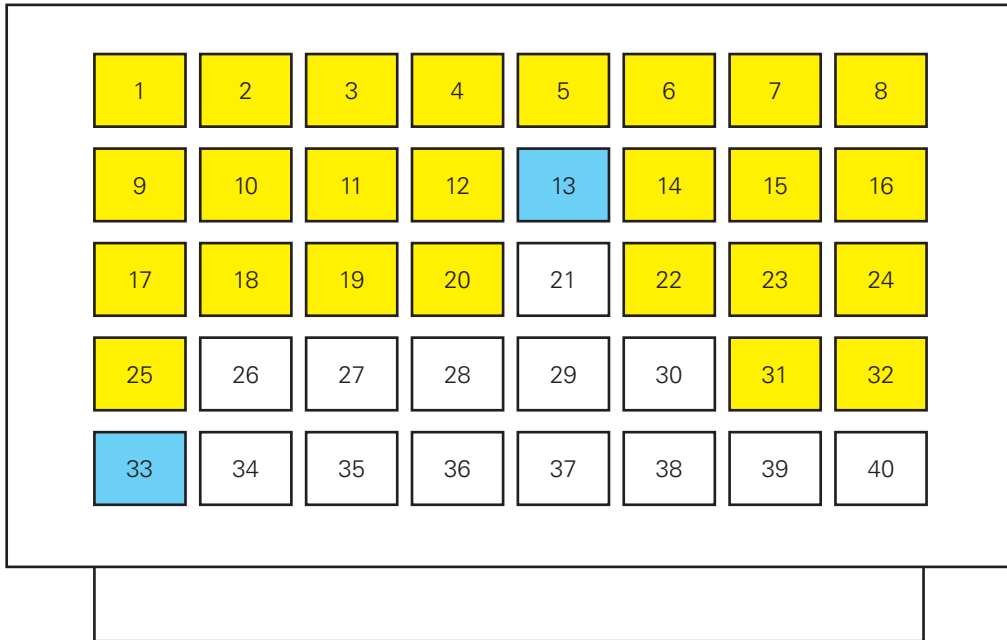

## WISEMANS FERRY CEMETERY NICHE WALL

RIVER SIDE - FACING NORTH

HILL SIDE - FACING SOUTH

 = Unavailable  
 = Temporarily Unavailable