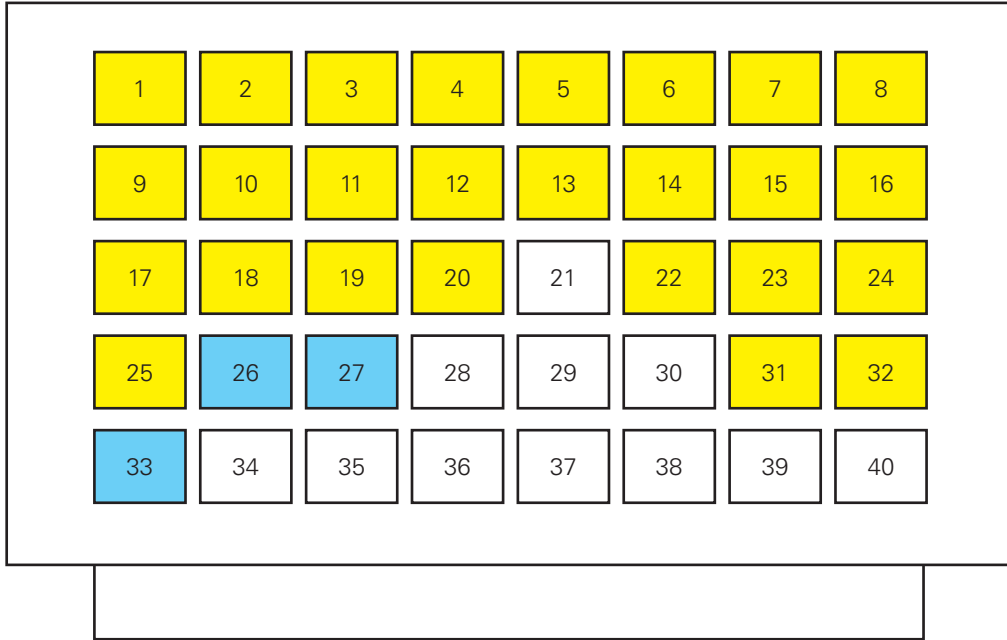

## WISEMANS FERRY CEMETERY NICHE WALL

RIVER SIDE - FACING NORTH

HILL SIDE - FACING SOUTH

 = Unavailable  
 = Temporarily Unavailable